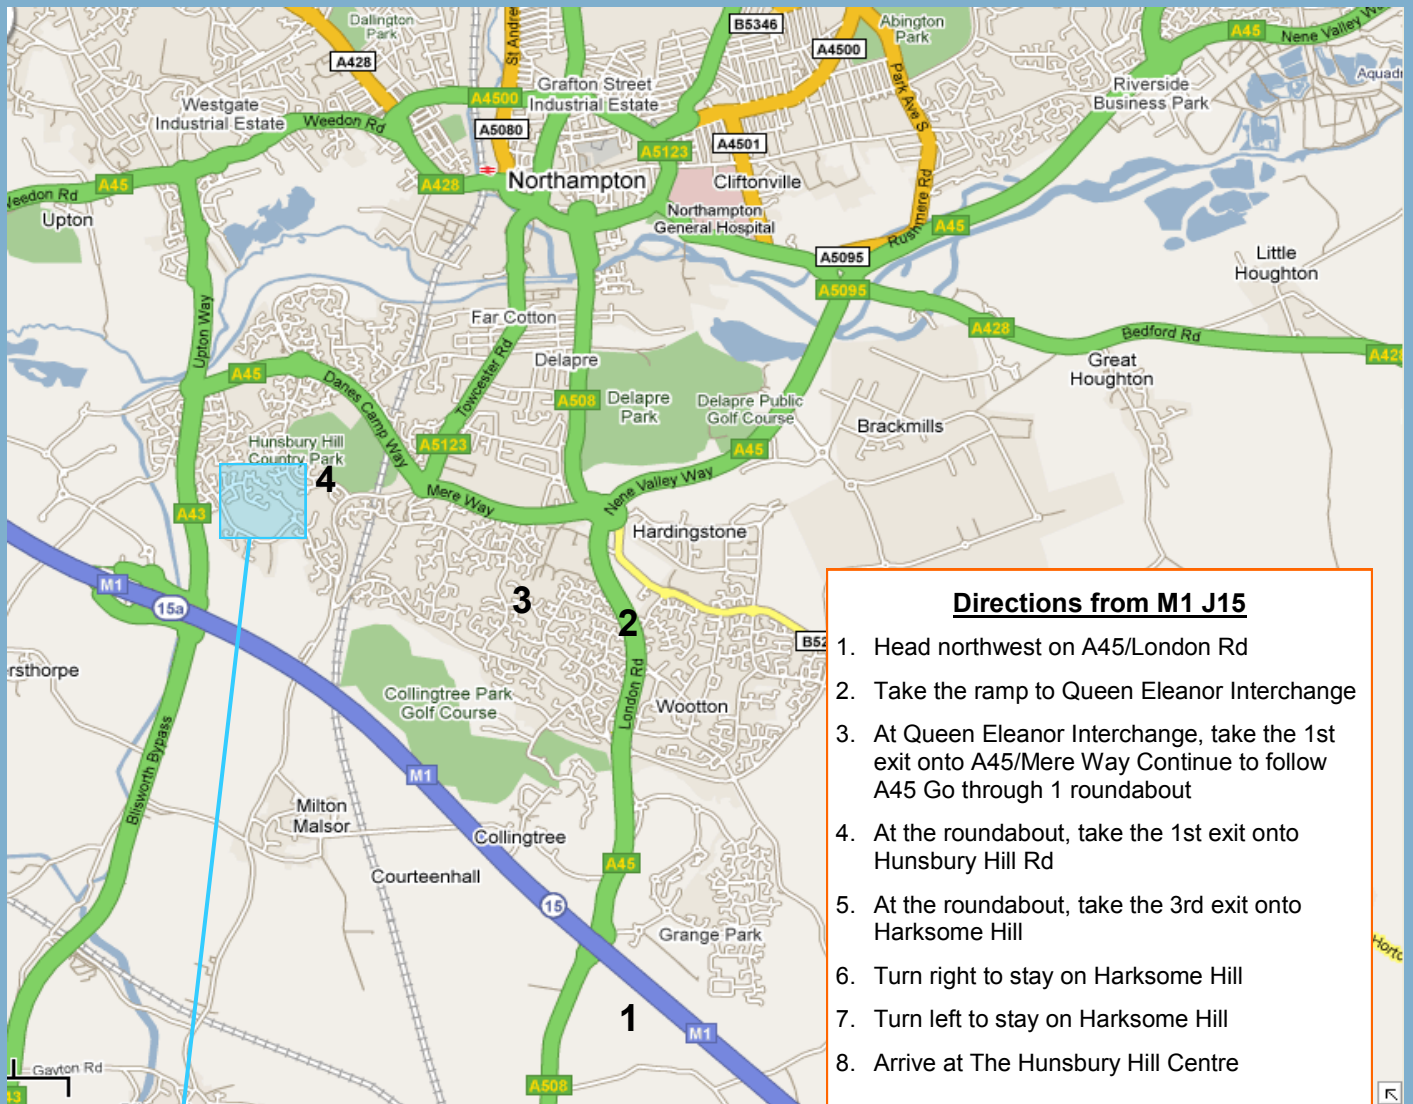

# Location Map:

- Directions from M1 J15**
1. Head northwest on A45/London Rd
  2. Take the ramp to Queen Eleanor Interchange
  3. At Queen Eleanor Interchange, take the 1st exit onto A45/Mere Way Continue to follow A45 Go through 1 roundabout
  4. At the roundabout, take the 1st exit onto Hunsbury Hill Rd
  5. At the roundabout, take the 3rd exit onto Harksome Hill
  6. Turn right to stay on Harksome Hill
  7. Turn left to stay on Harksome Hill
  8. Arrive at The Hunsbury Hill Centre

Bus No 12 from Northampton Town Centre  
 Silver Link Trains from Euston  
 Main Line trains to Northampton station