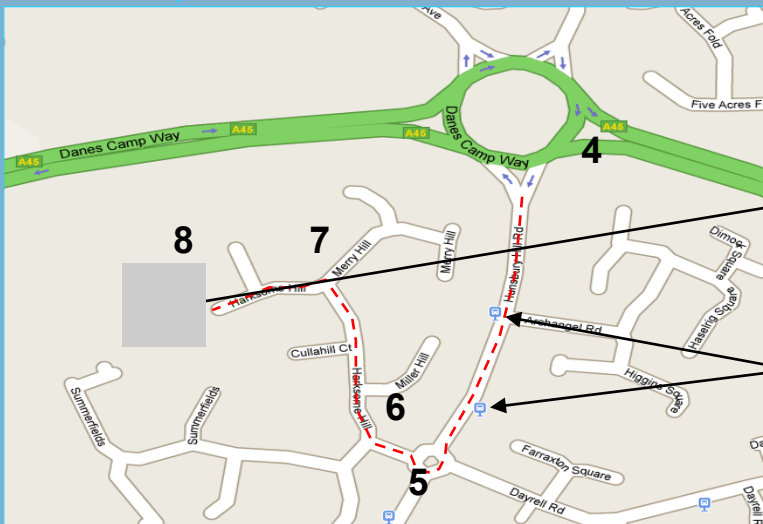

# Location Map:

- Directions from M1 J15**
1. Head northwest on A45/London Rd
  2. Take the ramp to Queen Eleanor Interchange
  3. At Queen Eleanor Interchange, take the 1st exit onto A45/Mere Way Continue to follow A45 Go through 1 roundabout
  4. At the roundabout, take the 1st exit onto Hunsbury Hill Rd
  5. At the roundabout, take the 3rd exit onto Harksome Hill
  6. Turn right to stay on Harksome Hill
  7. Turn left to stay on Harksome Hill
  8. Arrive at The Hunsbury Hill Centre

Bus No 12 from Northampton Town Centre  
 Silver Link Trains from Euston  
 Main Line trains to Northampton station